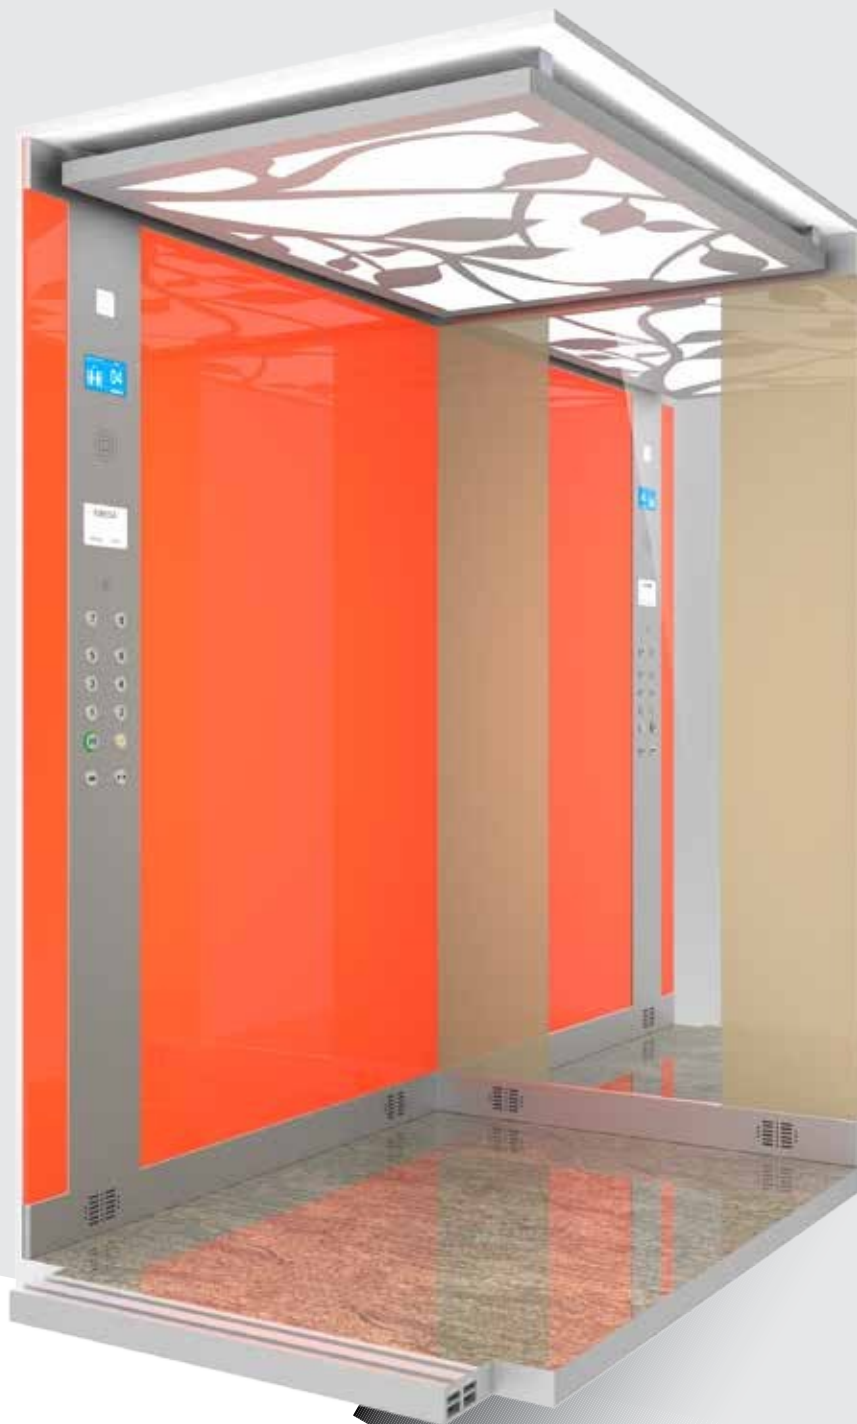

Parete liscia
Smooth panel

Finiture / Features:

Cielino
Ceiling

Pareti
Car walls

Profili
Profiles

Pavimento
Floor

Specchio
Mirror

Bottoniera
Car Operating Panel

Cielino
Ceiling

Pareti
Car walls

Profili
Profiles

Pavimento
Floor

Specchio
Mirror

Bottoniera
Car Operating Panel

Lamiera verniciata
Nero RAL 9005
RAL 9005 Black
painted plate

Vetro lacato Bianco
Puro RAL 9003
RAL 9003 White
Pure painted glass

Quartz Q-01

PREMIUM

Struttura
Structure

Parete liscia
Smooth panel

Acabados / Features:

Techo
Ceiling

Paredes
Car walls

Perfilería
Profiles

**Lamiera verniciata nera o bianca.

Features included in the model base price

Car walls: Galvanised plate lined with painted glass* in smooth panels.

Ceiling: Hinged painted** plate with opal white polycarbonate, fluorescent tubes lighting.