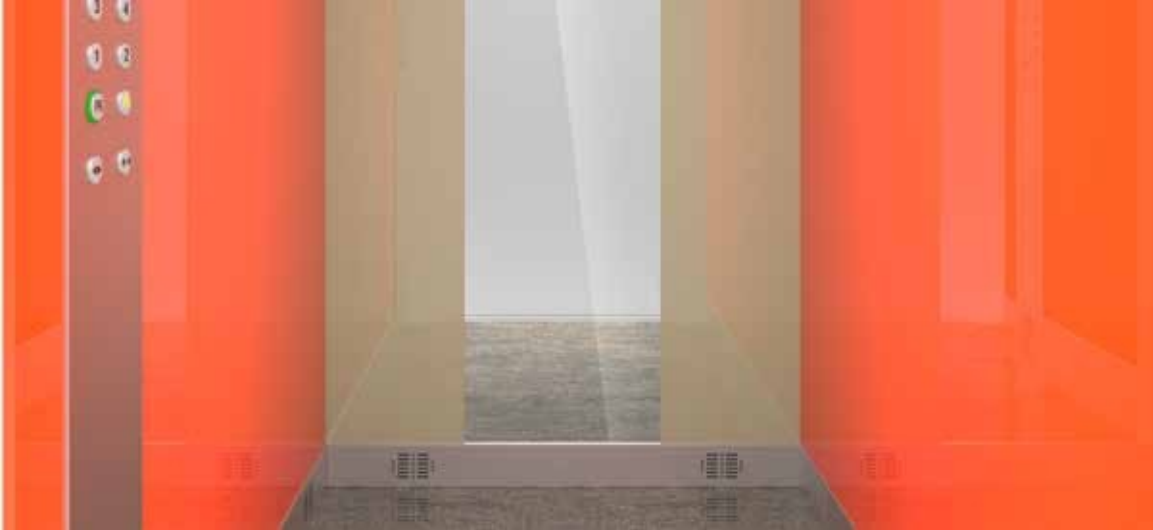

Quartz

Q-01