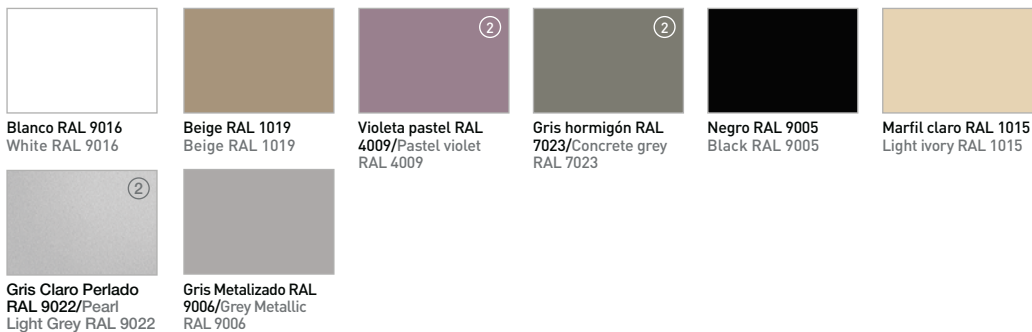

chapa pintada / painted plate